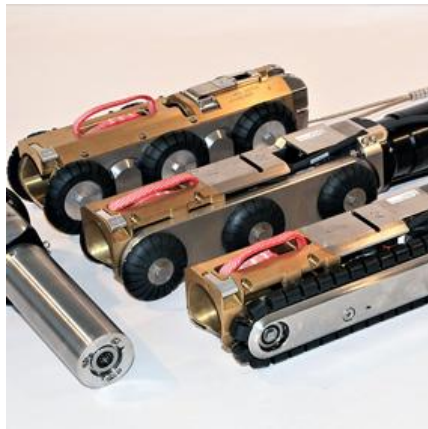

QUALITY USED INVENTORY FOR SALE

CUES offers a great selection of quality used equipment for sale, everything from cameras, transporters, and more! [Click here](#) to view the current list of equipment. The items are sold on a first come/first serve basis and include a 3-month warranty. Please be advised that the inventory is constantly changing due to the acquisition of additional equipment on any given day. To verify availability and to take advantage of our inventory specials, contact the [CUES Parts Department](#) today!