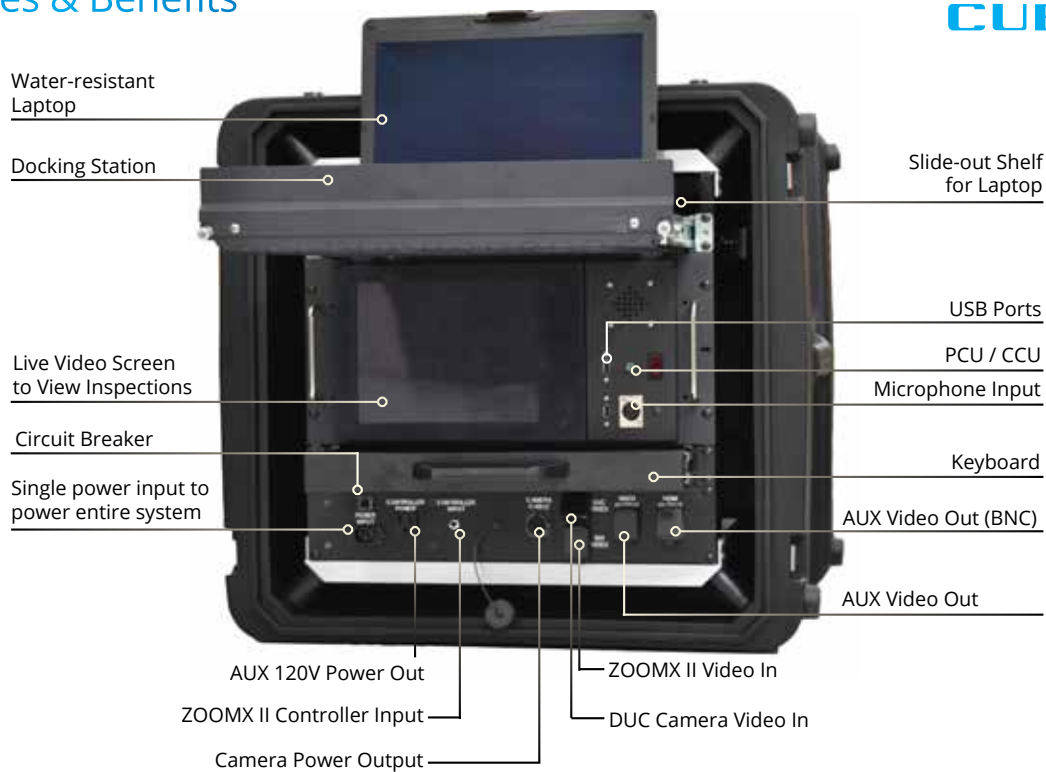

COMPAK²

With Manual Reel

"The Standard of the Industry"

THE CUES COMPAK2 IS DESIGNED TO OPERATE AND BE INTERCHANGEABLE WITH CUES MANHOLE CAMERAS.

Make the best use of your time and money by using the CUES CompaK2 to inspect your manholes and mainline pipes. This compact, lightweight, and rugged system can be mounted in an ATV, pick-up truck, trailer or van.

COMPACT²

Features & Benefits

"The Standard of the Industry"

System can be mounted in an ATV, pick-up truck, trailer or van.

Provides maximum protection via an enclosed video inspection system.

Versatile, mobile, rugged and economical CCTV inspection system!

System consists of a control box, reel, and tripod.

- Compact, lightweight, rugged, weatherproof enclosure; control box weighs only 100 lbs.
- The racks are mounted with shock-isolators to prevent equipment damage from jarring and vibrations.
- Easy access to service and maintain the unit via front and back removable panels.
- The tripod is operated with a battery-operated electric winch

- Operates and is interchangeable with CUES manhole cameras:
- - DUC Digital Side Scanning Camera produces 3D images of manholes with unwrapped view and measurements.
- - ZOOMX II Mpeg video with real-time zoom, pan & tilt, for preliminary pipe assessment.